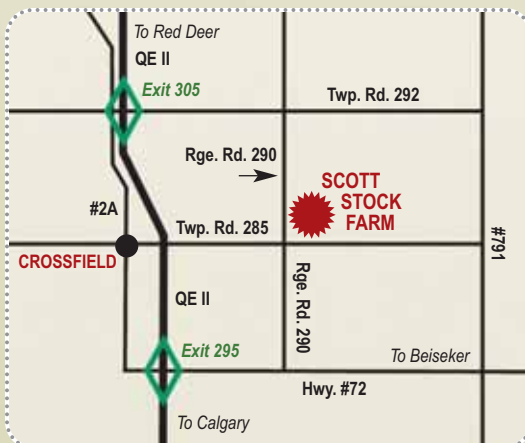

SCOTT STOCK FARM IS FAMILY OWNED & OPERATED

DIRECTIONS:
3.5 MILES EAST
OF CROSSFIELD
ON TWP. RD. 285

North of Calgary on QE II to
EXIT 295 Crossfield/Beiseker;
go east on Hwy. #72 for 2.5
miles to Rge. Rd. 290, turn
north on 290 for 3 miles to
Twp. Rd. 285, turn right on
285, first place on left