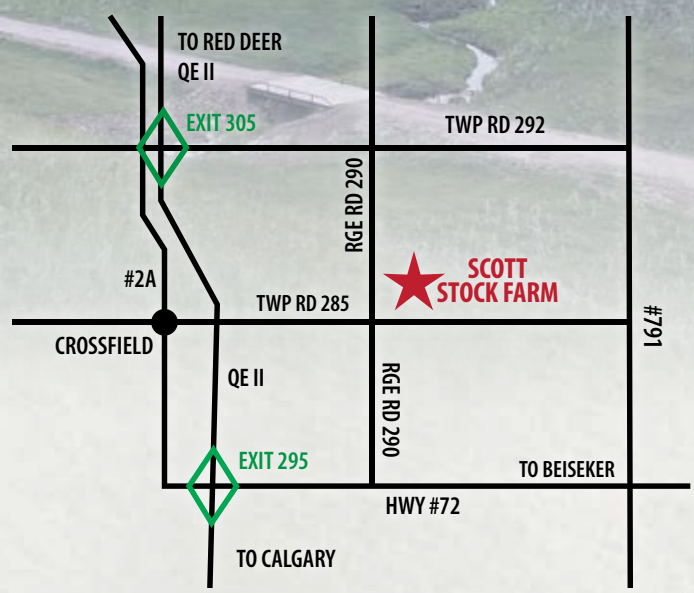

Jonathan & Camille Scott

FAMILY OWNED & OPERATED

DIRECTIONS

3.5 MILES EAST OF CROSSFIELD ON TWP. RD. 285

NORTH OF CALGARY ON QE II TO EXIT 295 CROSSFIELD/BEISEKER GO EAST ON HWY. #72 FOR 2.5 MILES TO RGE. RD. 290, TURN NORTH ON 290 FOR 3 MILES TO TWP. RD. 285, TURN RIGHT ON 285, FIRST PLACE ON LEFT